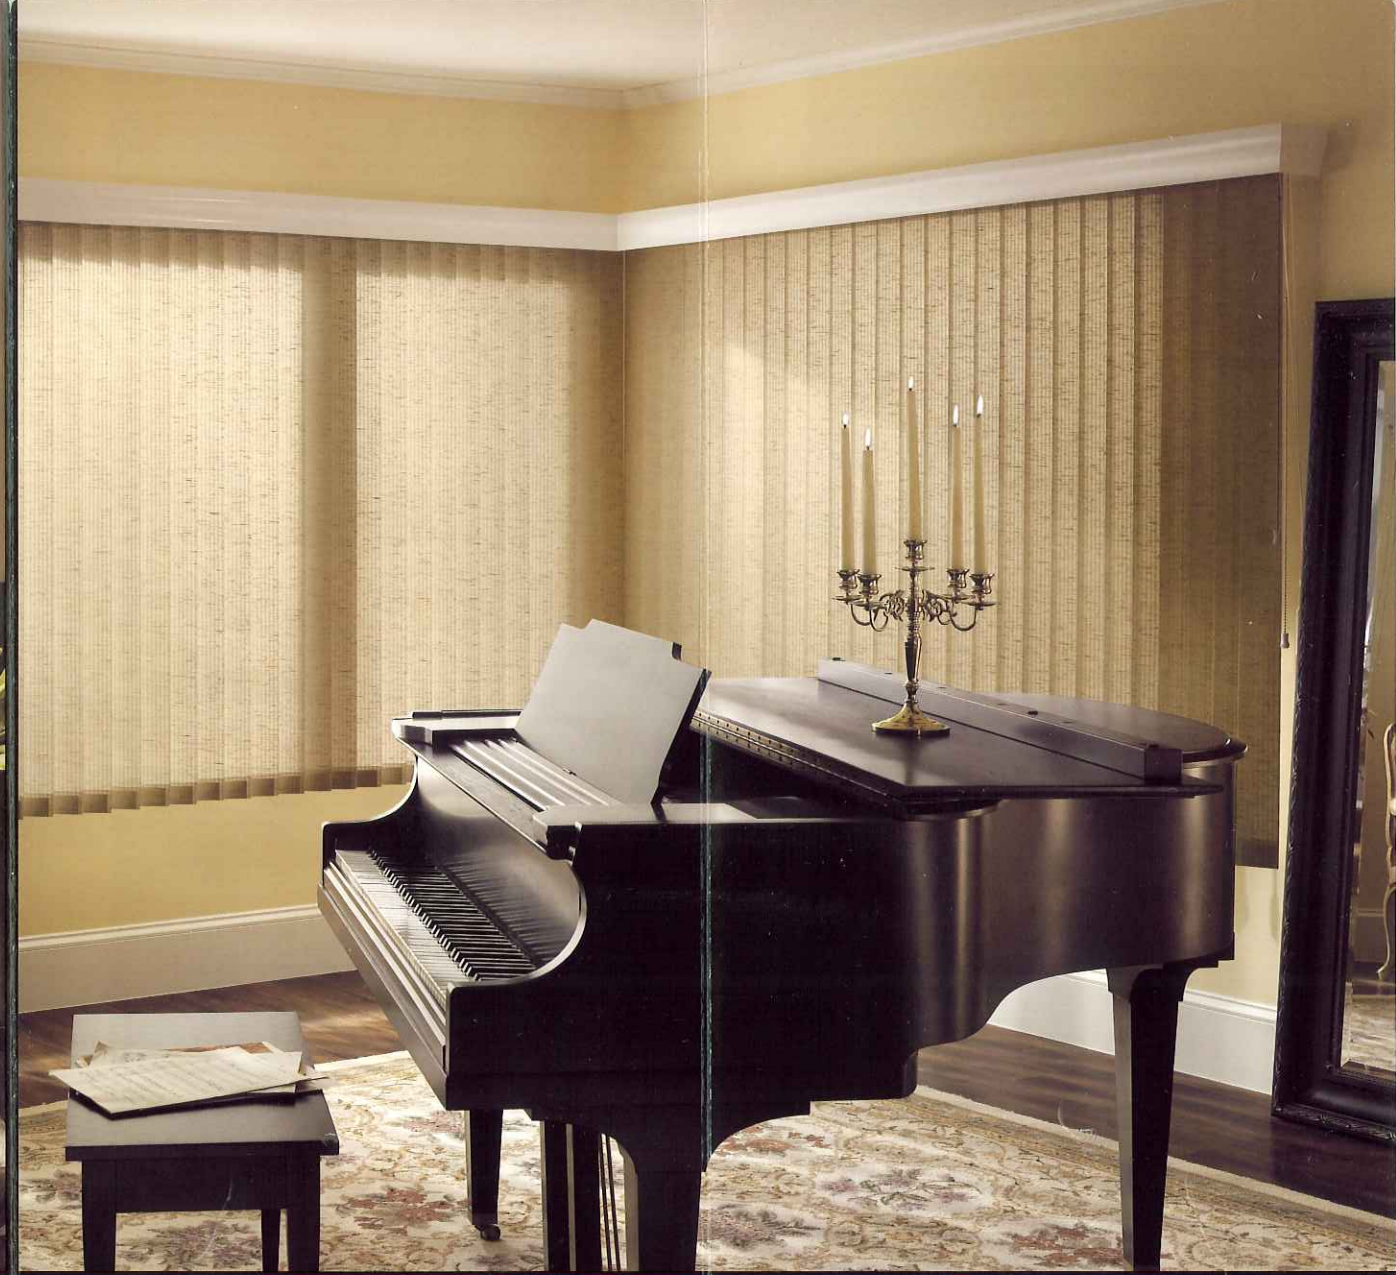

 **GRABER**  
VERTICAL AND 2" DESIGNER VINYL BLINDS

**EVERY HOME A GALLERY  
EVERY WINDOW A CANVAS**

Ask your local Graber Preferred Fabricator to see a complete Vertical and 2" Designer Vinyl sample book.

Graber is a brand of Springs Window Fashions,  
the Best Experience Company   
Visit us today at [graberblinds.com](http://graberblinds.com)  
19-0167-00 (3/07)

#### WIND UP YOURSELF WITH A VISUAL SYMPHONY!

*Our latest collection of vertical blinds and 2" designer vinyl is now available for your home canvas!* From richly textured crossed prints to a new array of elegant neutrals, the possibilities design options have never been greater. And this is just the beginning. Complement your timeless home masterpiece with our line of distinctive upgrades and functional options, including coordinating wood valances and cornices, one-hand controls, as well as the best headrail system in the industry. Get ready to be inspired!

#### WHERE AN ORIGINAL SENSE OF STYLE MEETS MODERN SENSIBILITY.

*Vinyls* With exciting new textures, brilliant new patterns, and an entirely updated color palette, the design possibilities are almost limitless with our latest collection of vinyl vertical blinds. From the earthy tones and stucco feel of our **Nueva** louvers to the sleek look of watermark silk on our **Embassy** style to the soft touch of faux suede with our **Safari** louvers, you will experience vinyl blinds like never before.