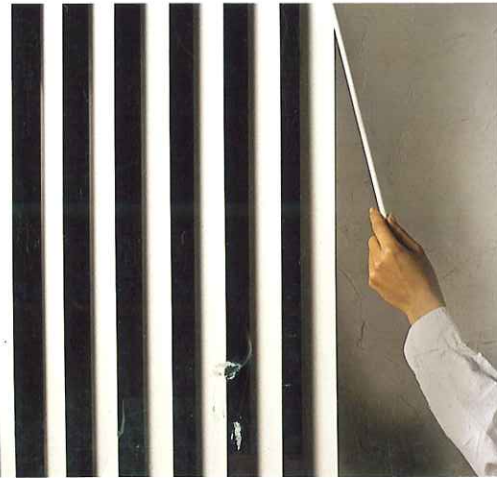

**STRIKING IN BEAUTY.  
PRACTICAL IN PERFORMANCE.**

**2" Designer Vinyl Blinds** Complete your visual harmony by complementing vinyl vertical blinds with our 2" designer vinyl blinds in the same color. They perfectly pull the entire look and feel of any room together. Each of our 2" designer vinyl blinds can be enhanced with decorative cloth tapes for a colorful accent touch as well as enhanced light control.

**THE FINAL TOUCH.**

**Valances and Cornices** Create a dramatic stroke of design by coordinating our wood valance and cornice options with your vertical blinds and 2" designer vinyl blinds. All of our valances and cornices are crafted from the finest hardwoods and finished with master-furniture quality stains and paints featured on our Graber Wood Traditions™ blinds and shutter styles.

**PLACING CONTROL IN THE HAND OF THE ARTIST.**

**Operating Systems** For many venues, our traditional cord-and chain control system perfectly meets a variety of operational needs. Still, when enhanced appearance and safety are required, our **One Touch™ Control** system is the perfect option. Replacing cords and chains, a slender wand turns easily to rotate louvers, as well as to open and close blinds.