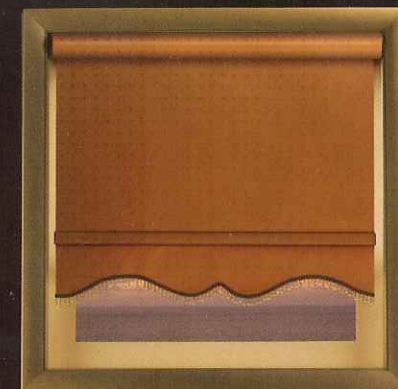

DSC Window Fashions
5570 W. 60th AVE. ARVADA, CO 80003
13950 SW 72nd AVE. PORTLAND, OR 97223
Phone: 1-800-873-0000 * Fax: 1-800-340-4380
www.dscwindowfashions.com

EVERY HOME A GALLERY
EVERY WINDOW A CANVAS