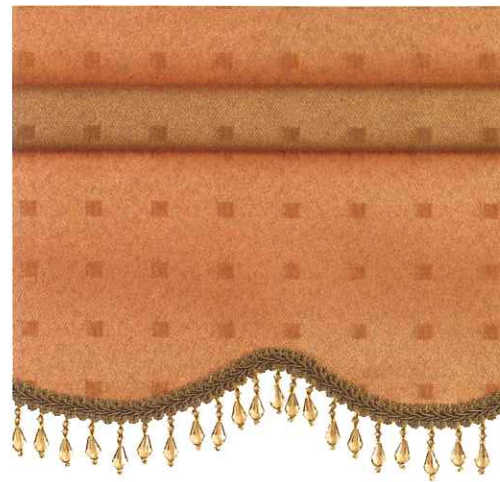

LAYERS YOU'LL LOVE.

Layers Give your window an attractive, distinctive look with Graber® Sheer Essence™ Layered Shades. They're ideal anywhere you want to control lighting and privacy. The shades are made of fabric with alternating panels of opaque and sheer weaves that loop through a rolling hem bar. Simply align the sheer panels to let light gently filter through, or overlap the sheer fabric on top of the opaque fabric for more privacy.

Gimps and Braids Make a fashion statement on your windows with **decorative gimps** and **braid trims**. They're a perfect way to accentuate your home's look and add just the right amount of flair to decorative valances or hems. Choose from a 7/16" gimp, 3/8" braid trim or 1/4" hem bar trim.

STYLE THAT SPARKLES.

Embellishment Accessorize your Graber® Roller Shades by choosing from a dazzling collection of **crystal beads**, **wood beads** and **braided trim fringe**. They'll turn an everyday window treatment into an extraordinary one.

SPRUCE IT UP WITH SCALLOPS.

Scallops Add one of five **decorative scallops** to your Graber® LightWeaves® Shades to bring a shapely finish to any window. From the soft curves of a Classic to the geometric edges of a Dentil, our scallops are stunning in every décor. If you're adding a decorative scallop, please select a coordinating gimp, 3/8" braid trim or 2 1/4" braid fringe to complete the design.