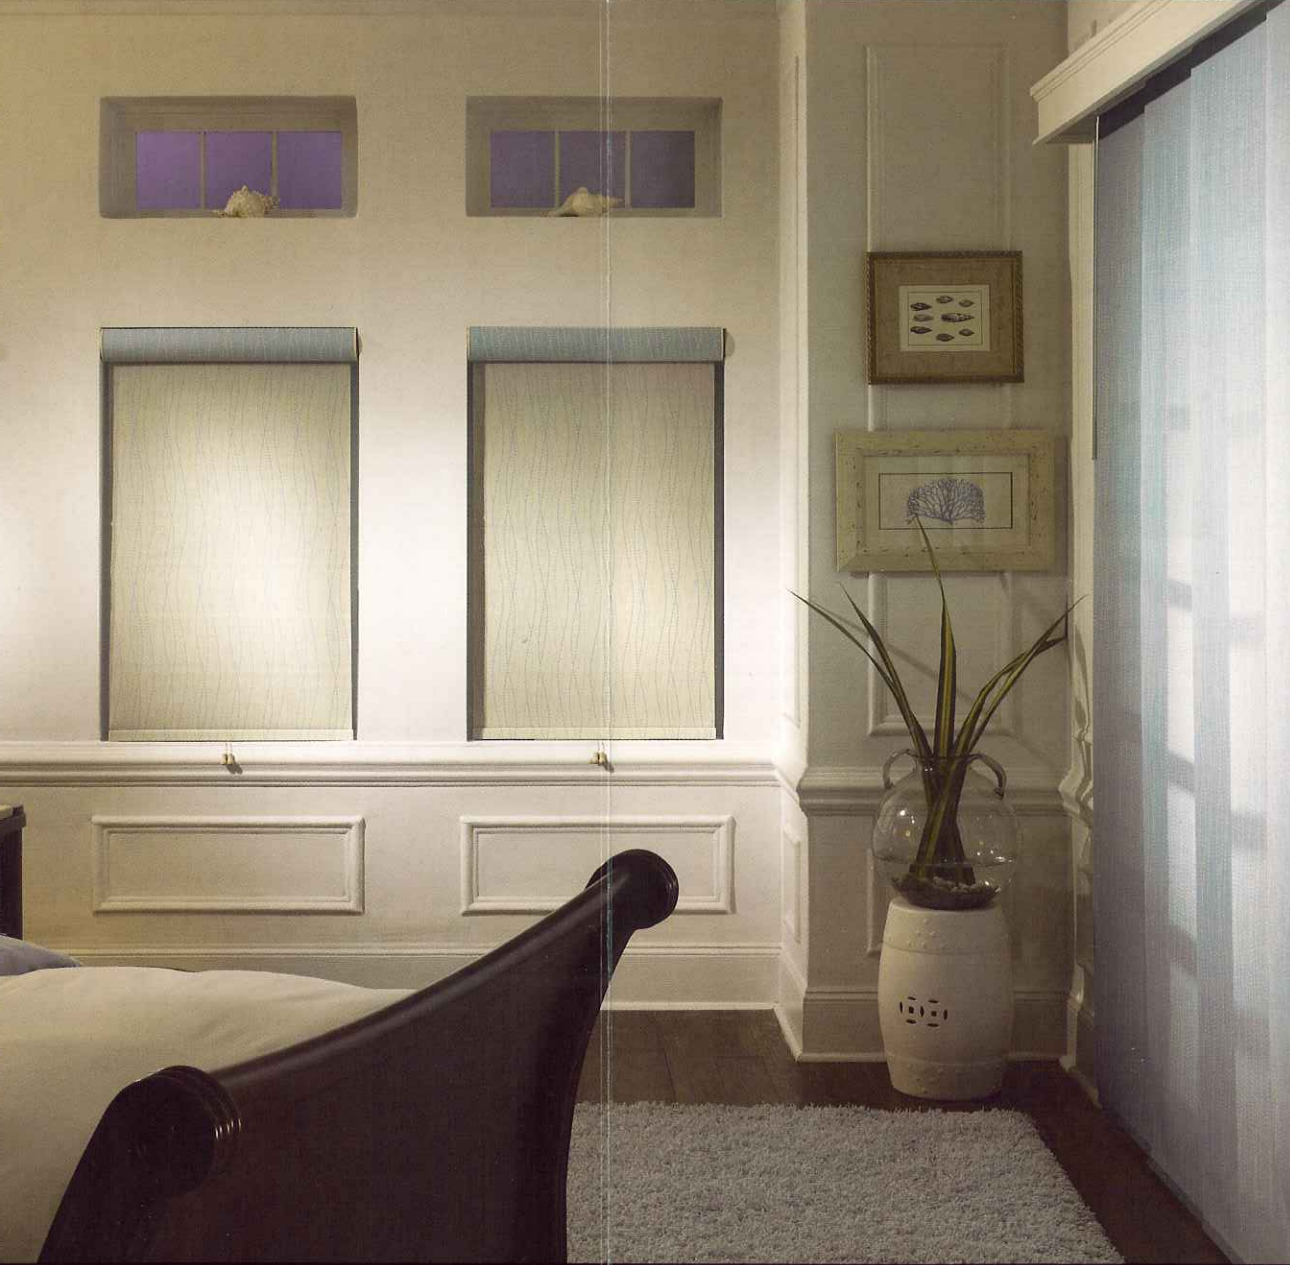

NOT READY TO CREATE YOUR MASTERPIECE.

There's no limit to what you can design for your windows with the Graber® LightWeaves® collection. This line of Roller and Solar shades lets you manage the amount of light and glare in every room with a wide array of fabric choices to complement any décor.

MAXIMIZE ENERGY SAVINGS.

Select a light colored solar fabric to better control heat transmission, making your room more comfortable in any season or climate. For protection against damaging UV rays, select a solar fabric with a higher openness factor. For example, a 5% openness factor means that 95% of the UV rays are blocked.

THE LIGHT IS ALWAYS RIGHT.

As shown in above photo, Graber® LightWeaves® coordinates beautifully with the new Panel Accents® Sliding Panels. There are rooms in your home where natural light is always welcome, and rooms where it's not. Even on the sunniest day, the lighting in every room is how you want it with Graber® LightWeaves® Roller Shades. These stylish shades offer a variety of light control options, from sheer and light filtering to room darkening and blackout. They're a perfect blend of function and flair, and a perfect choice for any room.