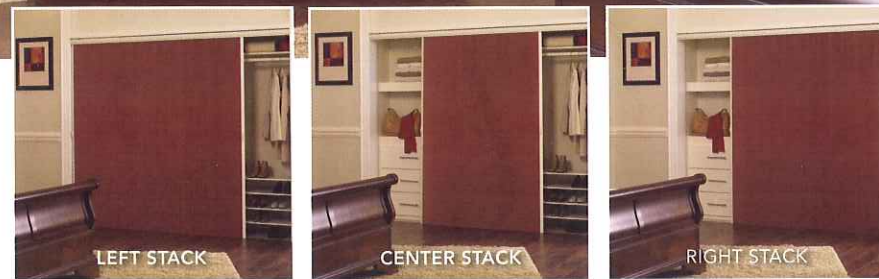

CELLULAR SHADES

SLIDE-VUE™ CELLULAR SHADES

ON-TREND, COORDINATED AND PRACTICAL.

Slide-Vue Vertical Cellular Shades are a great way to bring Cellular style and energy efficiency to wide windows, patio doors, closet doors, room dividers and more. Available in four opacity levels, three cell sizes and a full spectrum of fabrics and colors that coordinate with our CrystalPleat® Cellular Shades.

NEW

RAIL COLORS

including White Satin, Cream and Milk Chocolate make it easy to coordinate with your décor.

All Slide-Vue Cellular Shades can be stacked to the left, right or center to accommodate the design of your space.