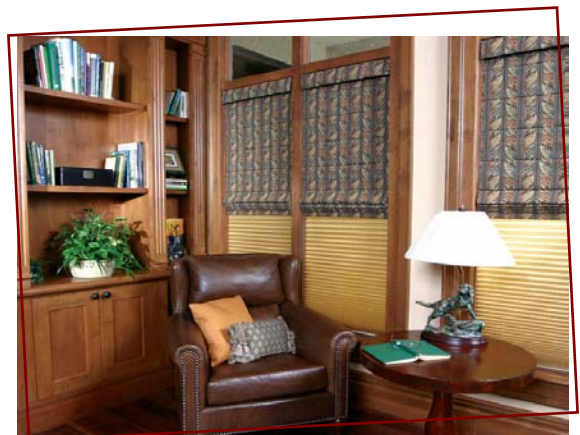

Hi-Tech ROMAN SHADE ADVANTAGES

- ◆ **USE DSC'S FABRIC OR CUSTOMER'S OWN MATERIAL.**
- ◆ **PRICE:** Competitive low price for superior quality & durability.
- ◆ **EXCLUSIVE DESIGN:** Offer your customer a product that is new, exciting, and exclusive.
- ◆ **ACCURACY:** Metal rails and stabilizing slats assure precise width and length measurements.
- ◆ **BLACK OUT LINING:** Standard on all shades unless otherwise specified.
- ◆ **MATCHING VALANCE INCLUDED IN SHADE PRICE:** 4½" valances will be provided or can be ordered without at a savings to the customer.
- ◆ **EASE OF OPERATION:** Standard Headrail - cord and cord lock system, Easy-Up Headrail - continuous cord loop clutch for medium weight shades, Powerlift Headrail - heavy-duty continuous loop clutch for heavier shades, and Motorized headrails - 24 volt for light to medium weight shades and 120 volt for large, heavy shades.
- ◆ **STYLE AND COLOR:** A contemporary look for today's interiors. Unlimited color & design choices, using DSC's fabric or COM option and pleated fabric choices for **2 shade styles on one headrail.**
- ◆ **CLEANING:** Most fabrics are treated with stain resistant finishes such as Scotchgard; therefore most spots are removed easily with a damp cloth.
- ◆ **WIDE WIDTHS IN ONE PIECE:** Due to DSC's ability to seam our Hi-Tech Roman Shades, we can manufacture up to 120" wide on one headrail.