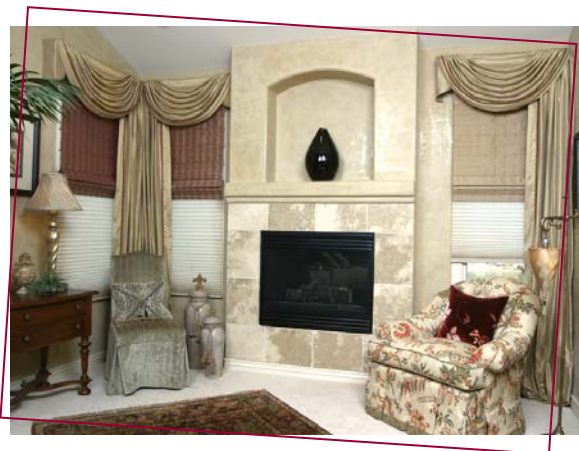

The Hi-Tech Advantage

5570 W. 60th Ave, Arvada, CO 80003
13950 SW 72nd Ave, Portland, OR 97223
Phone: 1-800-873-0000 * Fax: 800-340-4380
WEB: www.dscwindowfashions.com

DSC Hi-Tech® ROMAN SHADES

SOFT FABRIC OR NATURAL FIBERS INTEGRATED WITH ALUMINUM AND STEEL RAILS, COMPONENTS OF THERMAL PLASTICS AND NYLON: ALL BLENDED TOGETHER TO CREATE THE FINEST IN ROMAN SHADES.

Hi-Tech ROMAN SHADE ADVANTAGES

- ◆ **USE DSC'S FABRIC OR CUSTOMER'S OWN MATERIAL.**
- ◆ **PRICE:** Competitive low price for superior quality & durability.
- ◆ **EXCLUSIVE DESIGN:** Offer your customer a product that is new, exciting, and exclusive.
- ◆ **ACCURACY:** Metal rails and stabilizing slats assure precise width and length measurements.
- ◆ **BLACK OUT LINING:** Standard on all shades unless otherwise specified.
- ◆ **MATCHING VALANCE INCLUDED IN SHADE PRICE:** 4½" valances will be provided or can be ordered without at a savings to the customer.
- ◆ **EASE OF OPERATION:** Standard Headrail - cord and cord lock system, Easy-Up Headrail - continuous cord loop clutch for medium weight shades, Powerlift Headrail - heavy-duty continuous loop clutch for heavier shades, and Motorized headrails - 24 volt for light to medium weight shades and 120 volt for large, heavy shades.
- ◆ **STYLE AND COLOR:** A contemporary look for today's interiors. Unlimited color & design choices, using DSC's fabric or COM option and pleated fabric choices for **2 shade styles on one headrail.**
- ◆ **CLEANING:** Most fabrics are treated with stain resistant finishes such as Scotchgard; therefore most spots are removed easily with a damp cloth.
- ◆ **WIDE WIDTHS IN ONE PIECE:** Due to DSC's ability to seam our Hi-Tech Roman Shades, we can manufacture up to 120" wide on one headrail.