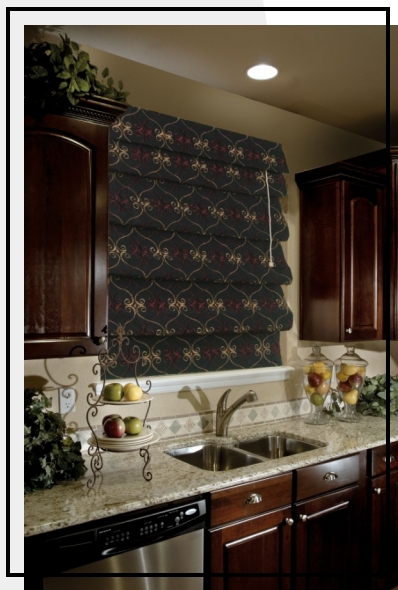

Hi-Tech® Fabric Roman Shades

Unique design integrates soft fabrics with an aluminum head rail and components of nylon and thermal plastic to create a variety of styles.

Construction

- Shades manufactured from 8" to 192" wide in one piece
- Superior quality and durability achieved through bonding & fusing
- No stitch marks or puckering
- Accurate pleating & side seams
- Easy bracket installation
- Controls—choice of standard, continuous loop, motorized

Exclusive Design

- Custom construction for individual design
- Ability to add trims and borders
- DSC Fabrics or Customers Own Material (COM)
- Black out lining standard for best insulation and light control

1. ## Styles
2. Galaxy - Flat, tuck style
   - Waterfall - Soft, flowing pleat style
   - Mirage - Soft, pouf style
   - Variett - Tailored vertical pleat style
   - Elite - Any standard style with insulating linear pleats
   - **Ultimate Galaxy** - Flat, cellular lined with no rear cords exposed
   - **Ultimate Waterfall** - Soft flowing pleats, cellular lined with no rear cords exposed